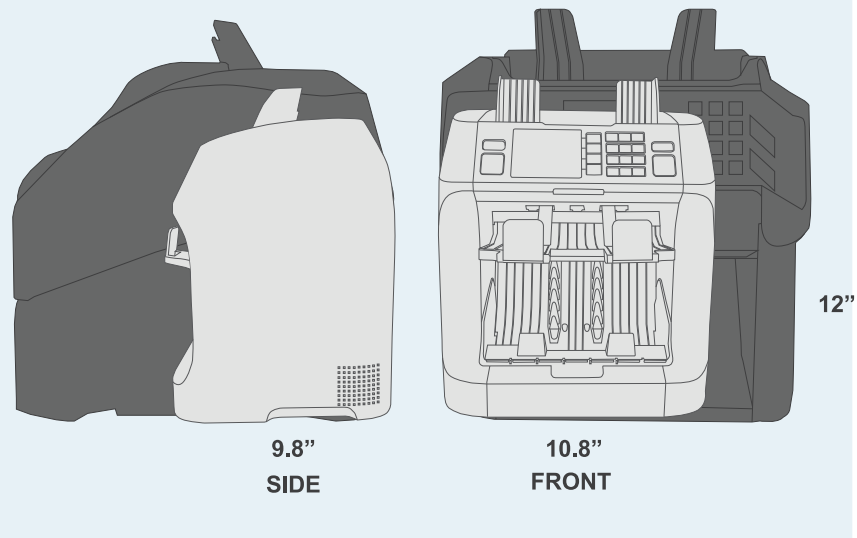

Specifications:

Counting speed, mixed: ...800/1000/bill/min
Hopper capacity:.....500 bills
Reject capacity:100 bills
Stacker capacity:200 bills
Bill size range:120 x 60 to 180 x 90 mm
Interface:USB, RS-232, RJ-12, RJ-45
Detections:MG, full-line UV, double-sided
IR, high definition color CIS,
color spectrum analysis.
Power supply:.....100-240/50-60Hz
Weight:16.75 lbs (7.6 kg)

Dimensions:

Zeus is, on average, 40% smaller in total area than comparable bank grade discriminators on the market. That gives you 40% more work-space with Zeus.

Actual dimensions: 10.8" W x 9.8" D x 12" H (276*250*305 mm)